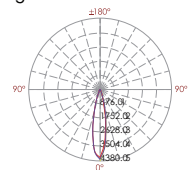

Model : ZERN-UWL-16,8W

Dimension ( mm )

Light Distribution Curve

Application

\* Easy maintenance

- Modular LED for easy replacement
- Opening and closing possible of LED module part and power supply part
- Customizable beam angle
- Temperature max 50°