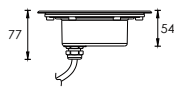

Model : ZERN-UWL-16,8W

Dimension ( mm )

Light Distribution Curve

Application

\* Easy maintenance

- Modular LED for easy replacement
- Opening and closing possible of LED module part and power supply part
- Customizable beam angle
- Temperature max 50°